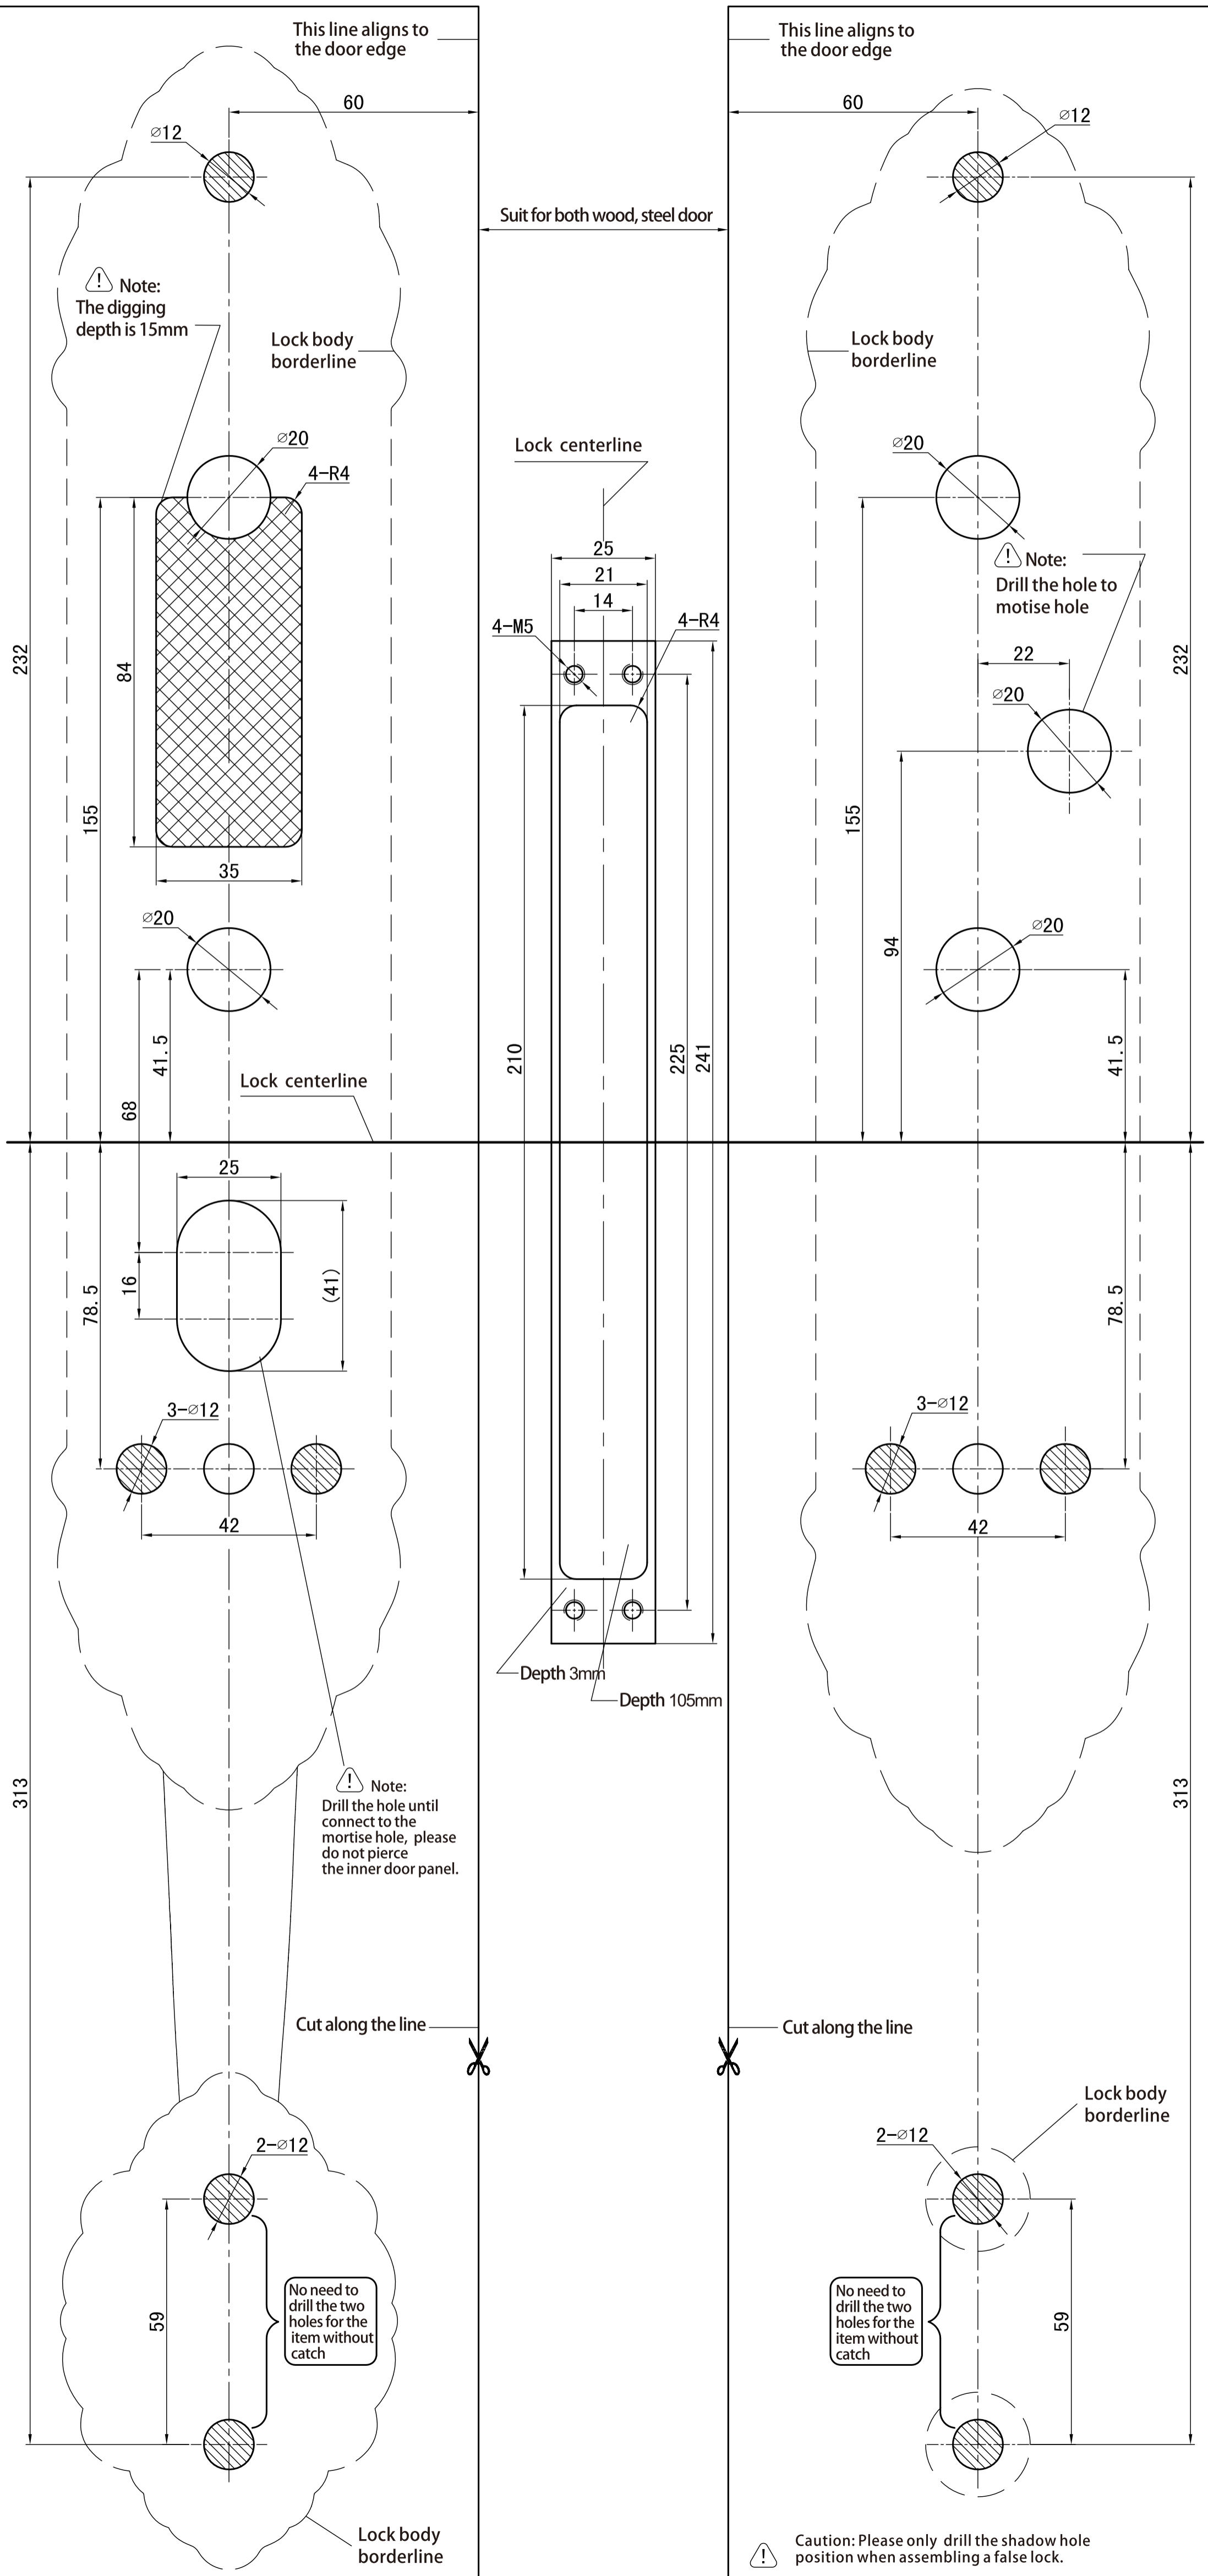

# Hole Dimensions of F616X Series Smart Locks (Left handle)

A/0

Front lock body Hole dimension

Mortise hole dimension

Hole dimension of back lock body

## Hole dimension of back lock body

## Mortise hole dimension

## Front lock body Hole dimension